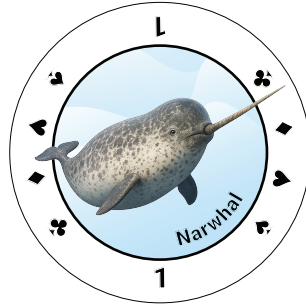

# 2026 – BARGE XXXVI – Gillian Groves – Whales

**Legend**

	1
	2
	5
	0
	K

1		1	
5		5	
25		25	
100		100	
500		500	
1K		1K	
5K		5K	
25K		25K	
	GILLIAN GROVES		BARGE 2025 CHAMPION