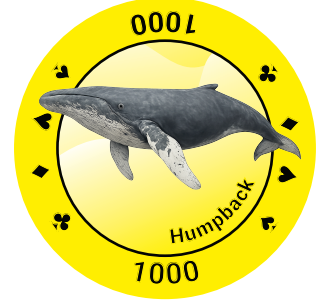

# 2026 – BARGE XXXVI – Gillian Groves – Whales

**Legend**

	1
	2
	5
	0
	K

1		1	
5		5	
25		25	
100		100	
500		500	
1K		1K	
5K		5K	
25K		25K	
	GILLIAN GROVES		BARGE 2025 CHAMPION